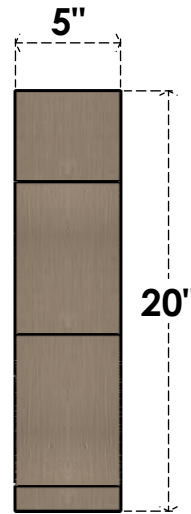

# ITEM NUMBER: CORU05X20X20VANRCPR

5"W X 20"D X 20"H SERIES 1 THIN VAN BUREN ROUGH CEDAR TIMBERTHANE  
FAUX WOOD CORBEL, PRIMED

**SIDE PROFILE**

**FRONT PROFILE**

**ISOMETRIC**

EKENA MILLWORK  
2300 WEST MAIN ST.  
CLARKSVILLE, TX 75426  
TOLL FREE: 866-607-0453  
WWW.EKENAMILLWORK.COM

NOTES

1. INSTALLATION TO BE COMPLETED IN ACCORDANCE WITH MANUFACTURER'S SPECIFICATIONS.
2. DRAWING MAY NOT BE TO SCALE
3. THIS DRAWING IS INTENDED FOR DESIGN AND PLANNING PURPOSES ONLY.
4. ALL INFORMATION CONTAINED HEREIN WAS CURRENT AT THE TIME OF DEVELOPMENT BUT MUST BE REVIEWED AND APPROVED BY THE PRODUCT MANUFACTURER TO BE CONSIDERED ACCURATE.
5. TIMBERTHANE ARCHITECTURAL PRODUCTS ARE MADE FROM HIGH DENSITY URETHANE AND COME FACTORY PRIMED