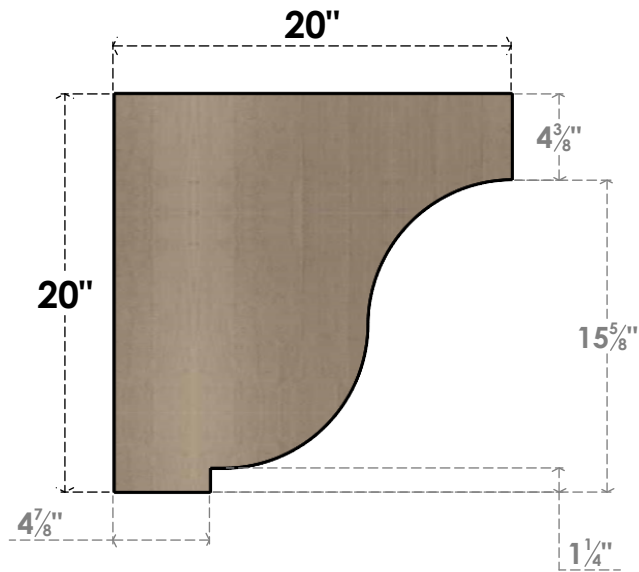

# ITEM NUMBER: CORU05X20X20VANRCPR

5"W X 20"D X 20"H SERIES 1 THIN VAN BUREN ROUGH CEDAR TIMBERTHANE  
FAUX WOOD CORBEL, PRIMED

**SIDE PROFILE**

**FRONT PROFILE**

**ISOMETRIC**

EKENA MILLWORK  
2300 WEST MAIN ST.  
CLARKSVILLE, TX 75426  
TOLL FREE: 866-607-0453  
WWW.EKENAMILLWORK.COM

NOTES

1. INSTALLATION TO BE COMPLETED IN ACCORDANCE WITH MANUFACTURER'S SPECIFICATIONS.
2. DRAWING MAY NOT BE TO SCALE
3. THIS DRAWING IS INTENDED FOR DESIGN AND PLANNING PURPOSES ONLY.
4. ALL INFORMATION CONTAINED HEREIN WAS CURRENT AT THE TIME OF DEVELOPMENT BUT MUST BE REVIEWED AND APPROVED BY THE PRODUCT MANUFACTURER TO BE CONSIDERED ACCURATE.
5. TIMBERTHANE ARCHITECTURAL PRODUCTS ARE MADE FROM HIGH DENSITY URETHANE AND COME FACTORY PRIMED