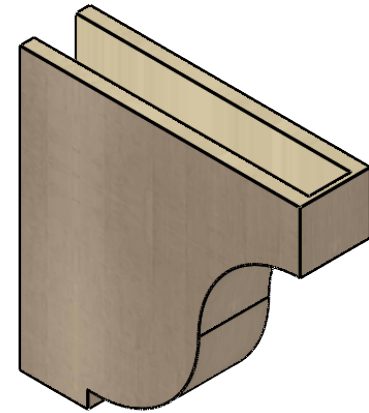

# ITEM NUMBER: CORU05X20X20VANRCPR

5"W X 20"D X 20"H SERIES 1 THIN VAN BUREN ROUGH CEDAR TIMBERTHANE  
FAUX WOOD CORBEL, PRIMED

**SIDE PROFILE**

**FRONT PROFILE**

**ISOMETRIC**

EKENA MILLWORK  
2300 WEST MAIN ST.  
CLARKSVILLE, TX 75426  
TOLL FREE: 866-607-0453  
WWW.EKENAMILLWORK.COM

NOTES

1. INSTALLATION TO BE COMPLETED IN ACCORDANCE WITH MANUFACTURER'S SPECIFICATIONS.
2. DRAWING MAY NOT BE TO SCALE
3. THIS DRAWING IS INTENDED FOR DESIGN AND PLANNING PURPOSES ONLY.
4. ALL INFORMATION CONTAINED HEREIN WAS CURRENT AT THE TIME OF DEVELOPMENT BUT MUST BE REVIEWED AND APPROVED BY THE PRODUCT MANUFACTURER TO BE CONSIDERED ACCURATE.
5. TIMBERTHANE ARCHITECTURAL PRODUCTS ARE MADE FROM HIGH DENSITY URETHANE AND COME FACTORY PRIMED